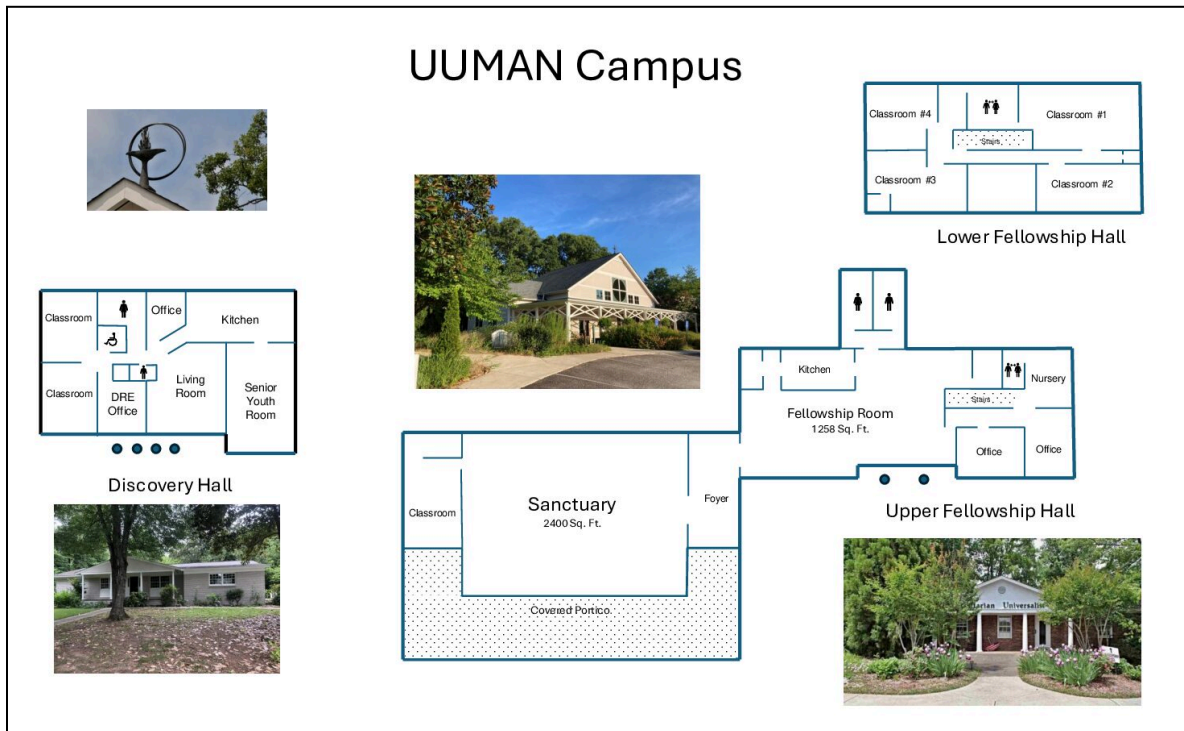

Nurture our Spirit + Strive for Justice + Transform the World

Rental Rates

(approved by UUMAN Board of Trustees 09-2023; Change to Sound Technician fee in 05-2026)

Non-Member Rates: per 4-hr period

Event type	Sanctuary	Discovery or Fellowship Hall	Both Sanctuary & One Hall
Weddings and/or Receptions	\$900	\$600	\$1200
1 Hour Rehearsal (with wedding) - Sanctuary Only	\$50	To be held weekday evening, if Friday, completed by 10pm	
Other Private Social Events/Rites of Passage	\$700	\$450	\$850
Non-profit Events, Seminars, Workshops, Classes	\$425	\$375	\$500
Second 4-Hour segment	Half Base Rate		
Music/Pianist	\$300 - UUMAN Staff Member		
Sound Technician	\$250 - UUMAN Member		
Hospitality (Cleanup)	\$250		
Recurring Rate	Negotiated		

Sanctuary

Our sanctuary is a beautiful space, full of natural light. We offer a recently updated sound system, excellent acoustics, and a concert piano.

Capacity: Appx. 120 seated

Size: 2400 square feet

Included resources:

Capacity: Appx. 65 seated

Size: 1258 square feet (main room)

Included resources:

- Kitchen and Coffee Service
- Tables and Chairs
- Pull-down Projector Screen
- Large-screen TV

Resources available for additional fee:

Inquire about nursery area or downstairs classrooms

Discovery Hall

Discovery Hall, a former home, is a cozy place for small meetings or workshops, with four rooms and two bathrooms available. One room is a kitchen with a dining table. The other three are classroom setups.